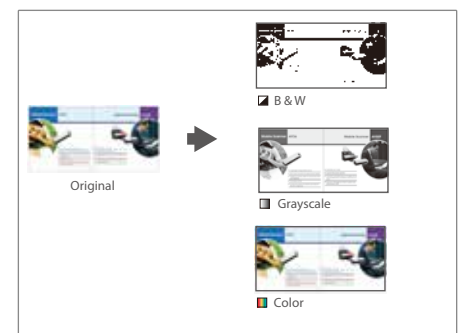

What we have bundled

The Avision FB25 scanner comes with TWAIN, WIA driver and is also bundled with full version of exclusive Nuance PaperPort SE14.

Advanced TWAIN Driver

Avision's easy-to-use TWAIN driver provides various useful features such as auto color detection, color matching, to enhance your image quality and improve your productivity.

Multi-stream

Scan one image and show 2~3 images in different image modes in one time.

Avision | FB25 Flatbed Scanner

Color Matching

Use the default parameters (ICC profile) to get the accurate colors of your pictures.