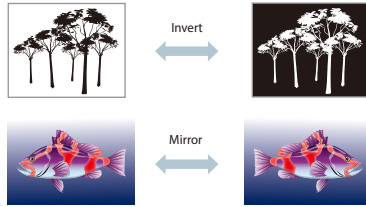

Invert / Mirror

Invert: Reverse the brightness and the colors in the image.

Mirror: Reverse the right and left side of your image.

Multiple Cropping

Place multiple documents on the flatbed and create multiple individually cropped images in one scan.