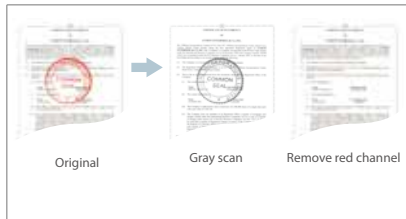

Avision | FB25 Flatbed Scanner

Color Matching

Use the default parameters (ICC profile) to get the accurate colors of your pictures.

Color Drop Out

Not only R/G/B 3 channel color drop out, but any specific color can be selected as a color filter.

Invert / Mirror

Invert: Reverse the brightness and the colors in the image.

Mirror: Reverse the right and left side of your image.

Multiple Cropping

Place multiple documents on the flatbed and create multiple individually cropped images in one scan.

PaperPort SE14

- The Professional Choice to Organize and Share Your Documents

PaperPort SE14 provides the easiest way to turn paper into organized digital documents that everybody in an office can quickly find and use. PaperPort SE14 works with scanners, multifunction printers, and networked digital copiers to turn paper documents into digital documents. It then helps you to manage them along with all other electronic documents in one convenient and easy-to-use filing system.

Avision FB25 Product Specifications