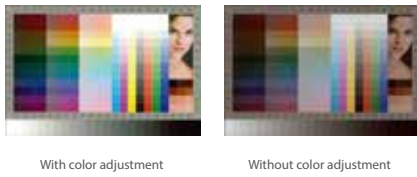

Avision | FB25 Flatbed Scanner

Color Matching

Use the default parameters (ICC profile) to get the accurate colors of your pictures.

Color Drop Out

Not only R/G/B 3 channel color drop out, but any specific color can be selected as a color filter.